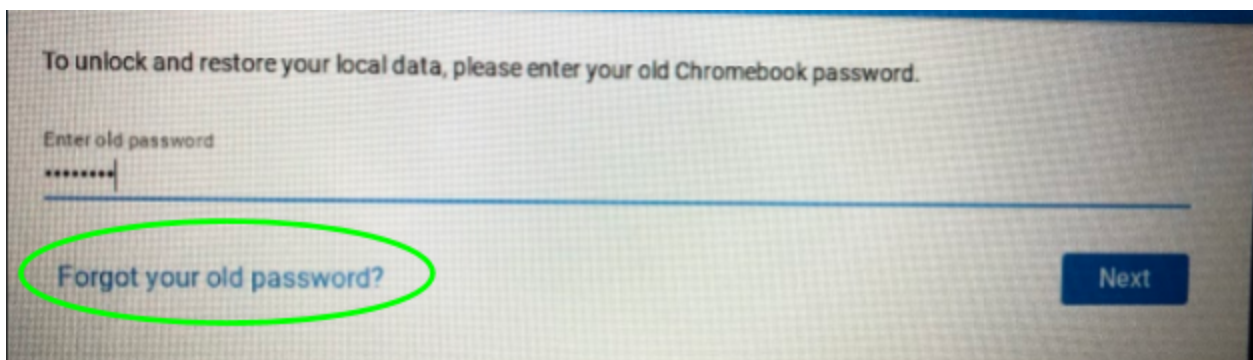

Chromebook Login K-1 Help

Login to the Chromebook with your student's login information.
(example: 25owlsammy)

If you student's device is asking for "old password" when trying to login,
please choose:

"Forgot Password" then choose "Proceed Anyway"