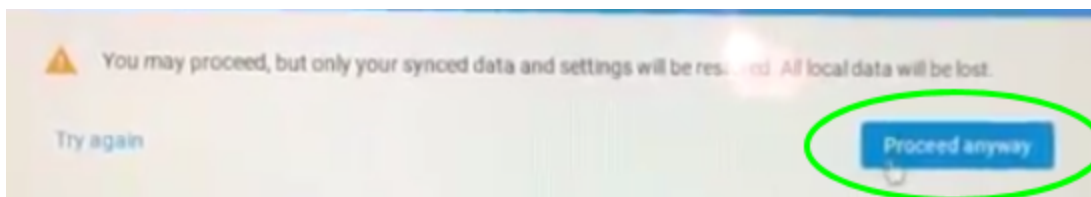

"Proceed Anyway"